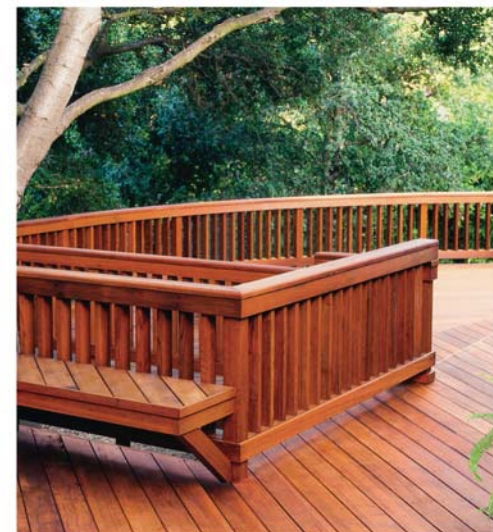

Deck: 728 Rosewood